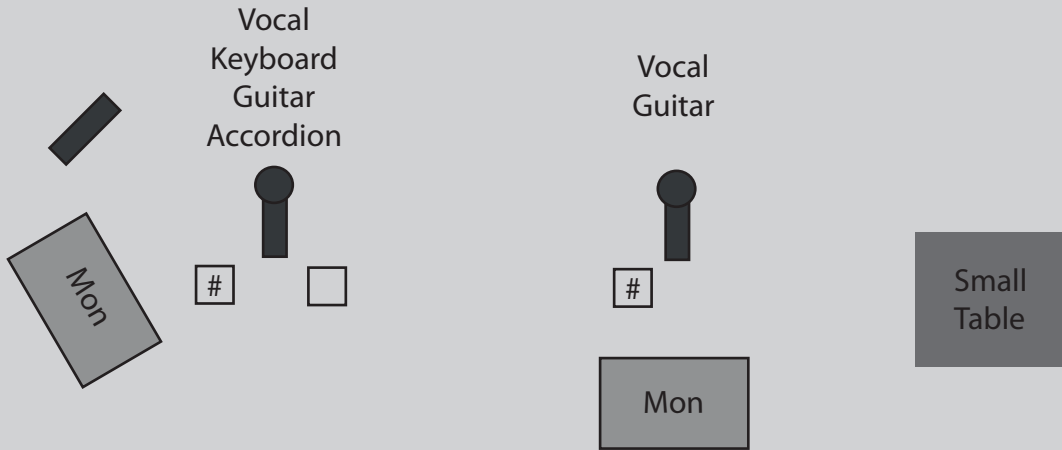

# ALAN REID & ROB VAN SANTE STAGE PLOT

-  = Vocal Mic (58, 87, E410, etc.)
-  = Instrument Mic (57, 451, 201, 421, C1000, etc.)
-  = Active DI box
-  = Passive DI box

Extras - 2 chairs without armrests

**Audience**